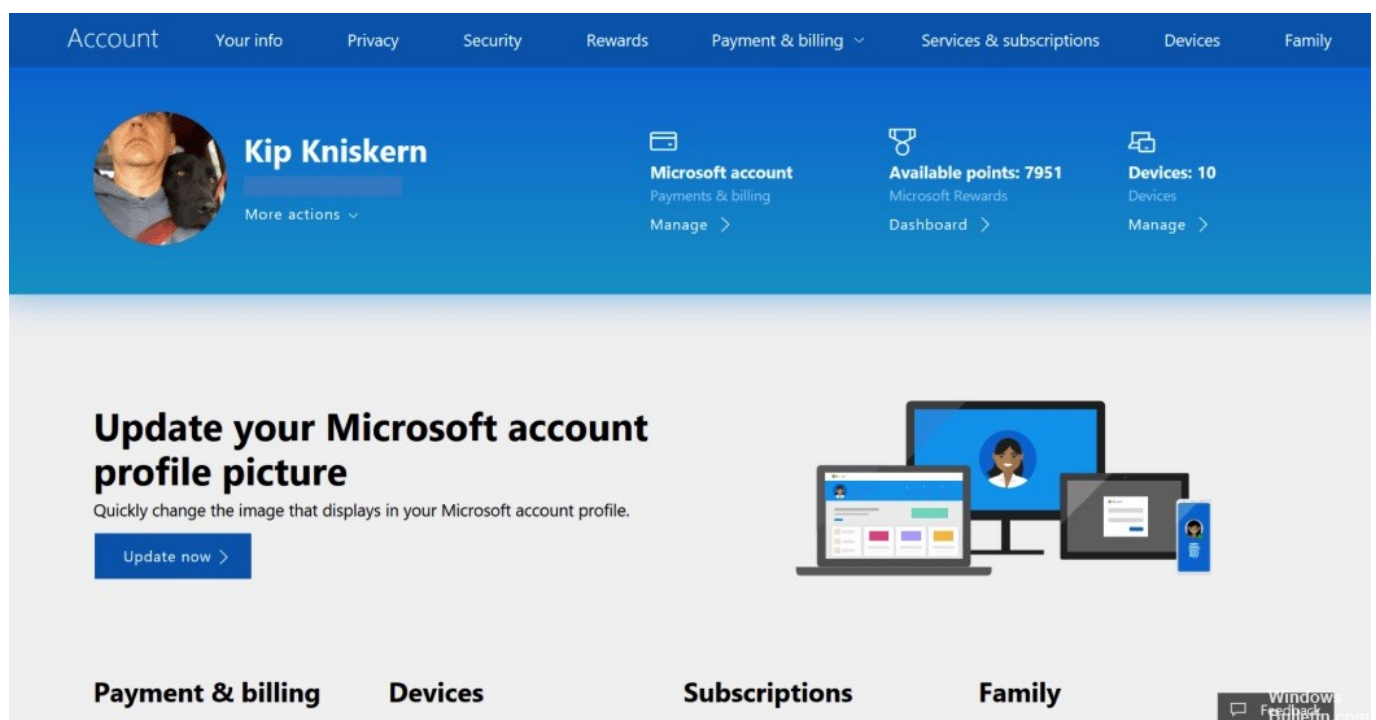

[[KINECTSDK] What we will see in version 1.7 of KinectSDK](#)

Every device on a home network must be uniquely identified with an IP (Internet ... The class is all about Automation, but even automation takes time to complete. ... Access our best apps, features and technologies under just one account. ... to learn how to work with Microsoft's virtualization features in Windows Server 2019.. fridabandita, puff: in a MS windows based system with a server, the usual network configuration is a domwin ... uRock, I have the one from the Ubuntu store, 00:26 ... Running adb remount as sudo gives no devices found, 03:57 ... thethinker, how do i control a win xp home computer from ubuntu 10.10?. Microsoft is testing a new feature that offers the option of preventing ... In Apps & features settings, users will be able to control where apps can be installed from. ... apps, which aren't available in the Windows 10 Store, from installing on a device. ... NET apps to UWP, so that they can join the Windows Store.. Both devices are indicative of a more potent accessory for robotics and drone ... ROS2 for Android, iOS and Universal Windows Platform Esteve Fernandez ... Microsoft HoloLens, Unity Engine, ROS Augmented Reality Automated RGBD to ... Gurman went on to say that the company is also considering an "rOS App Store. [Urban Dreamscapes for Serum](#)